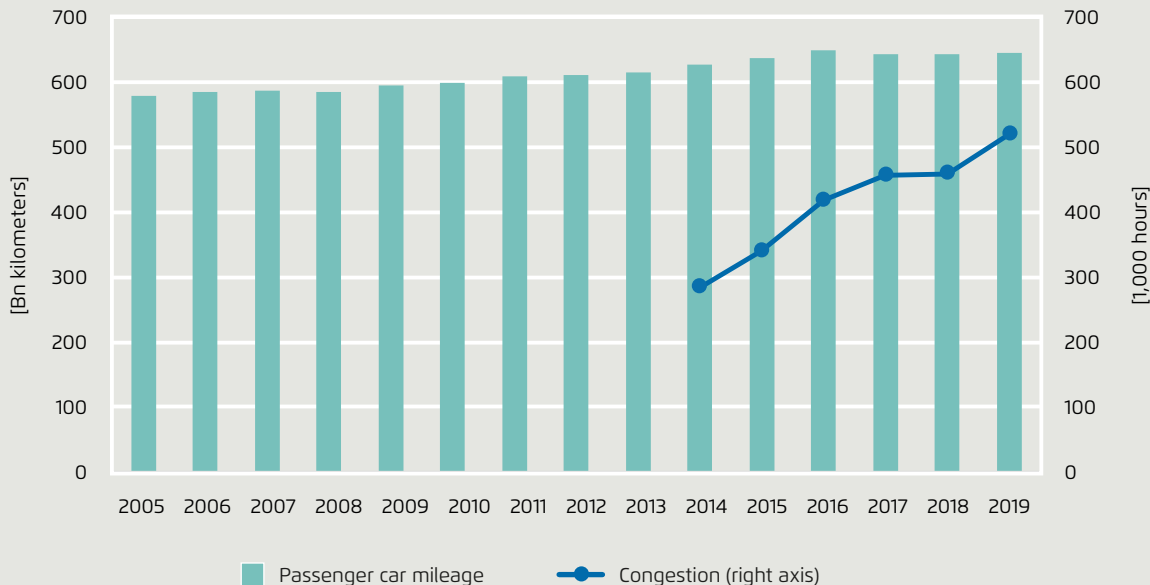

Car mileage and congestion on Germany's motorways for the years 2005 – 2019

Figure 3

Agora Verkehrswende (2023) | Numbers as of February 2022; Notes: Modified calculation method for determining passenger car mileage from 2017 onwards. Values for passenger car mileage include estate cars. Congestion duration also influenced by recording quality of traffic situation; Sources: DLR; DIW 2021; ADAC 2022